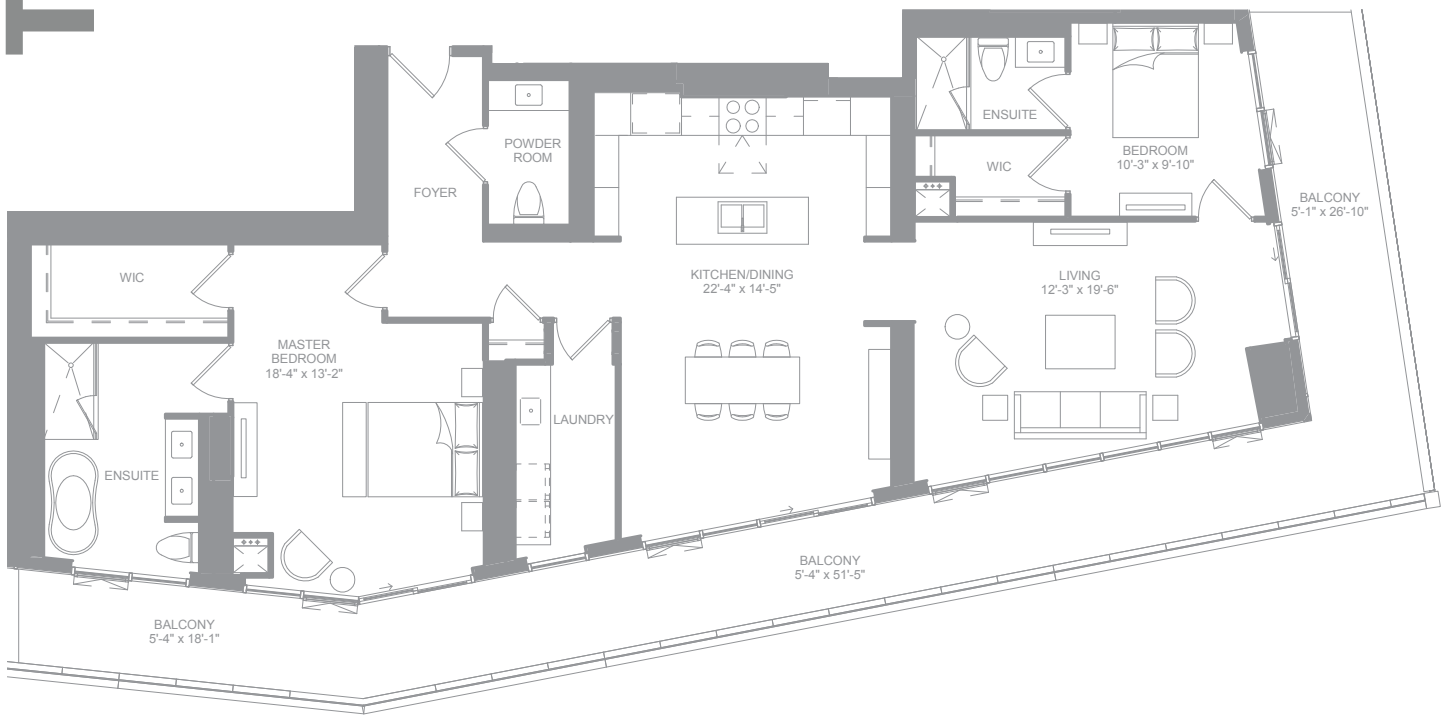

The Monaco Penthouse 02

SUITE TYPE: 2 BEDROOM 2-F
 INTERIOR AREA: 1,589 SQ.FT.
 OUTDOOR AREA: 516 SQ.FT.
 TOTAL AREA: 2,105 SQ.FT.

MATERIALS, SPECIFICATIONS AND FLOOR PLANS ARE SUBJECT TO CHANGE WITHOUT NOTICE. ALL RENDERINGS ARE ARTIST'S CONCEPTIONS. ALL FLOOR PLANS ARE APPROXIMATE DIMENSIONS. NOTE: ACTUAL USABLE FLOOR SPACE MAY VARY FROM THE STATED FLOOR AREA. WINDOW SIZE AND LOCATION MAY VARY. BALCONY/TERRACE AS APPLICABLE. NOT TO SCALE. E.&O.E.

57-58TH FLOOR