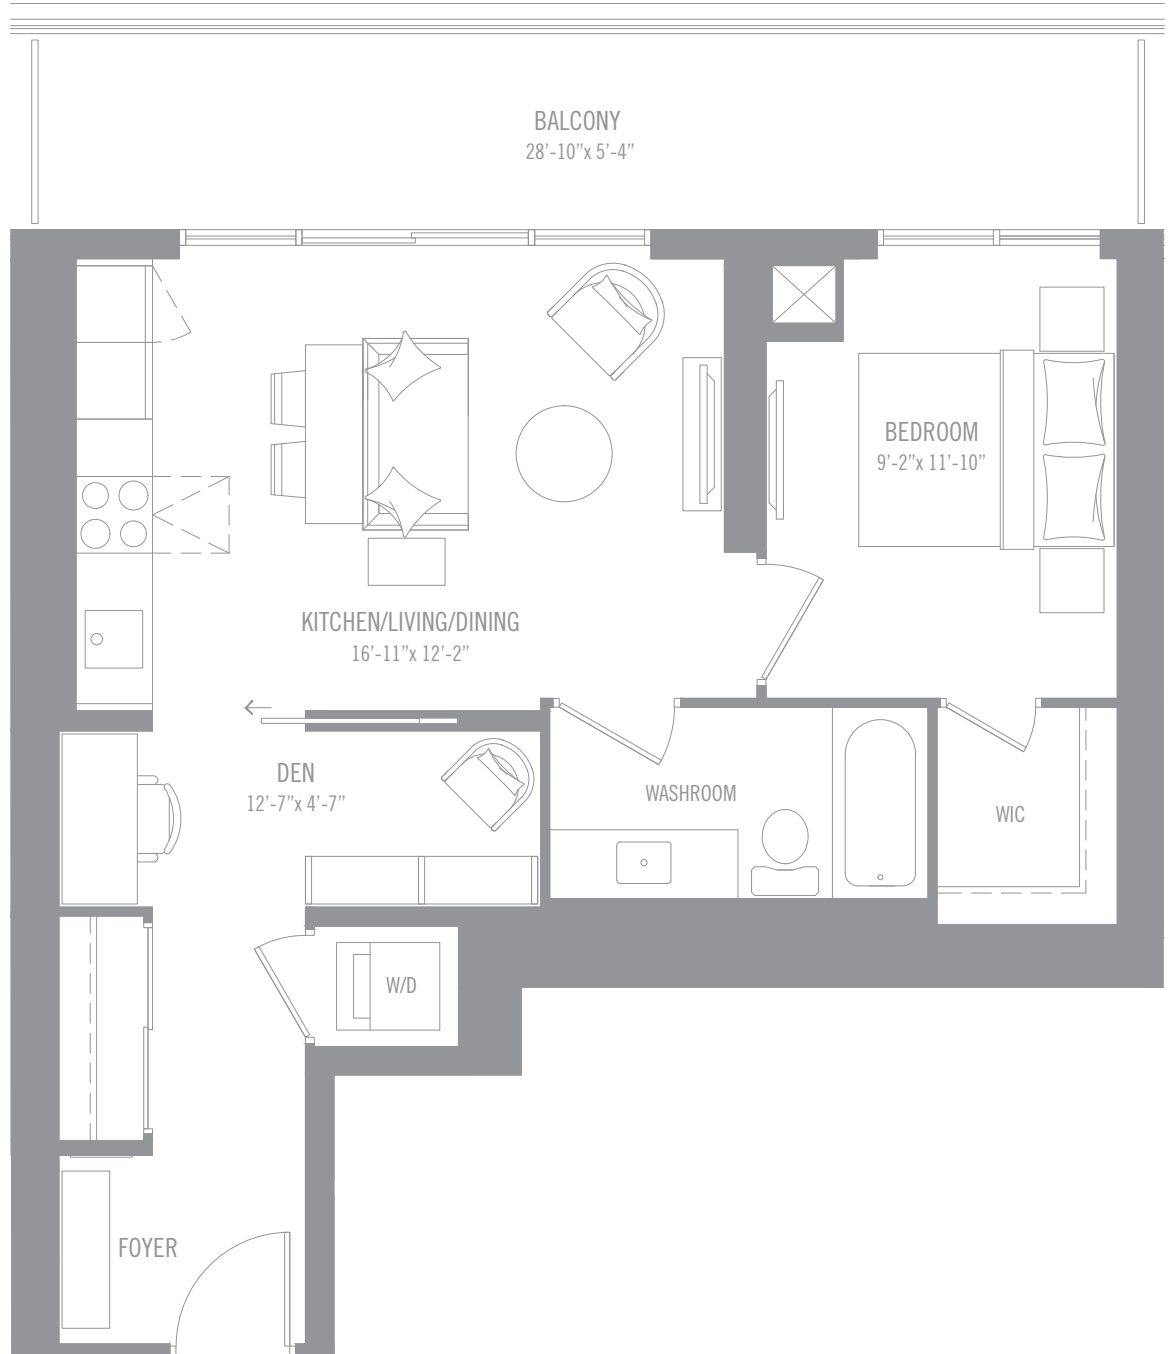

The Rio Penthouse 06

SUITE TYPE: 1 BEDROOM + DEN 1D-B
 INTERIOR AREA: 658 SQ.FT.
 OUTDOOR AREA: 154 SQ.FT.
 TOTAL AREA: 812 SQ.FT.

57-58TH FLOOR

MATERIALS, SPECIFICATIONS AND FLOOR PLANS ARE SUBJECT TO CHANGE WITHOUT NOTICE. ALL RENDERINGS ARE ARTIST'S CONCEPTIONS. ALL FLOOR PLANS ARE APPROXIMATE DIMENSIONS. NOTE: ACTUAL USABLE FLOOR SPACE MAY VARY FROM THE STATED FLOOR AREA. WINDOW SIZE AND LOCATION MAY VARY. BALCONY/TERRACE AS APPLICABLE. NOT TO SCALE. E.&O.E.