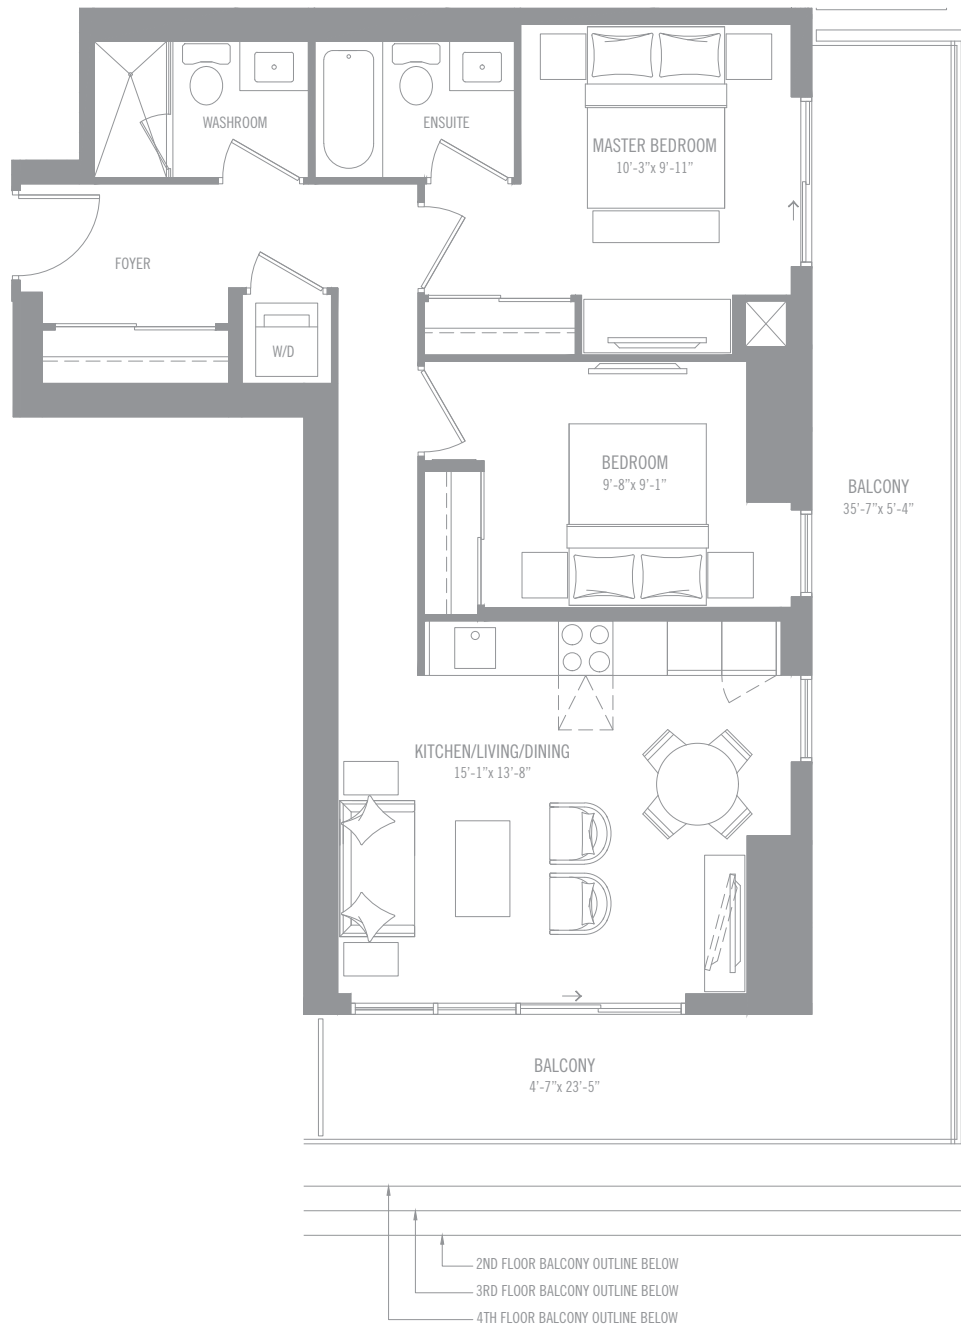

# MONTREAL

SUITE TYPE: 2 BEDROOM 2-D1  
INTERIOR AREA: 815 SQ.FT.  
OUTDOOR AREA: 297 SQ.FT.  
TOTAL AREA: 1,112 SQ.FT.

Materials, specifications & floor plans are subject to change without notice. All renderings are artist's conceptions. All floor plans are approximate dimensions.  
Note: Actual usable floor space may vary from the stated floor area. Window size and location may vary. Balcony/Terrace as applicable. Not to scale. E.&O.E.