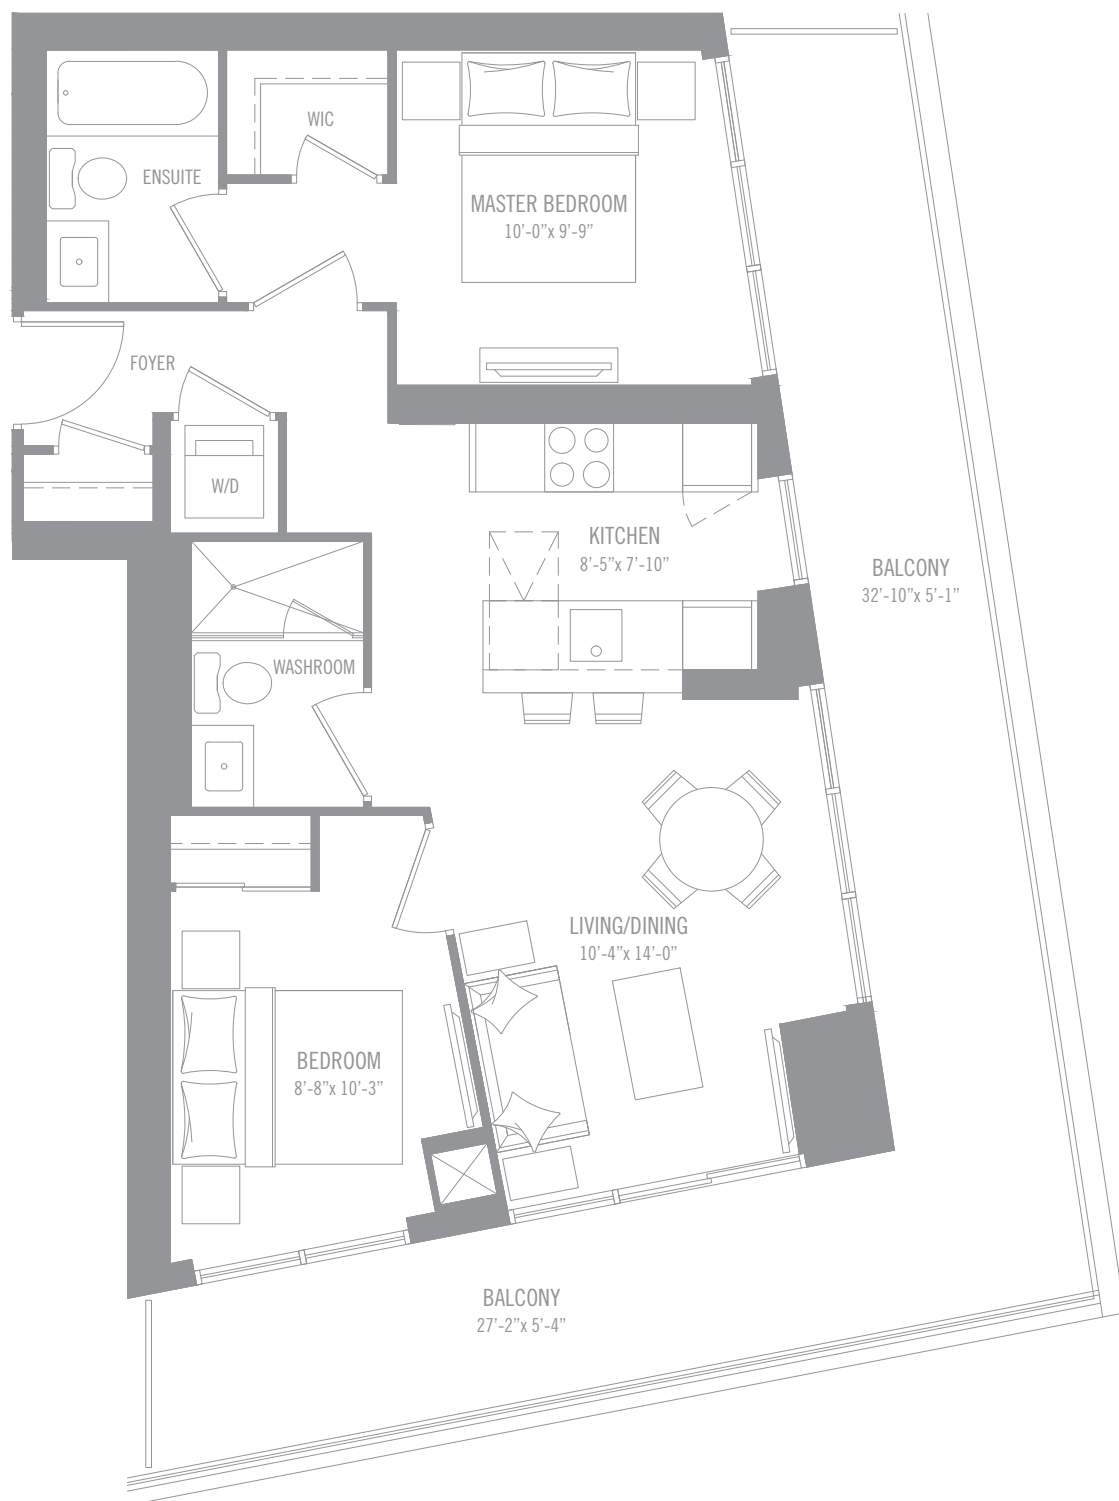

HONG KONG

SUITE TYPE: 2 BEDROOM 2-C
INTERIOR AREA: 727 SQ.FT.
OUTDOOR AREA: 311 SQ.FT.
TOTAL AREA: 1,038 SQ.FT.

8-56TH FLOOR

Materials, specifications & floor plans are subject to change without notice. All renderings are artist's conceptions. All floor plans are approximate dimensions.
Note: Actual usable floor space may vary from the stated floor area. Window size and location may vary. Balcony/Terrace as applicable. Not to scale. E.&O.E.