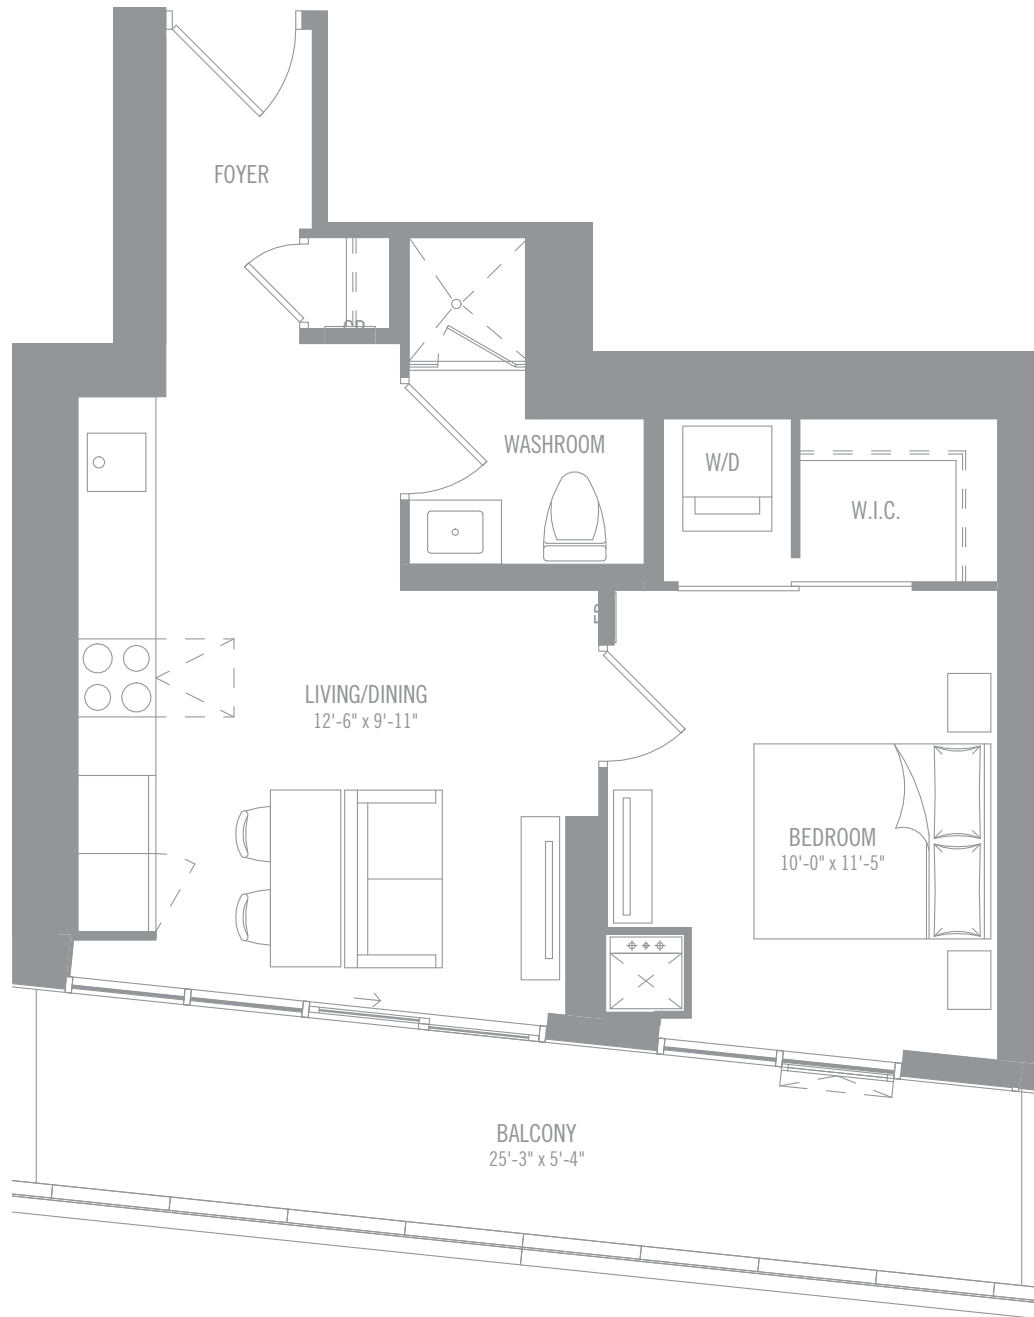

LONDON

SUITE TYPE: 1 BEDROOM 1-A
INTERIOR AREA: 518 SQ.FT.
OUTDOOR AREA: 135 SQ.FT.
TOTAL AREA: 653 SQ.FT.

8-56TH FLOOR

Materials, specifications & floor plans are subject to change without notice. All renderings are artist's conceptions. All floor plans are approximate dimensions.
Note: Actual usable floor space may vary from the stated floor area. Window size and location may vary. Balcony/Terrace as applicable. Not to scale. E.&O.E.