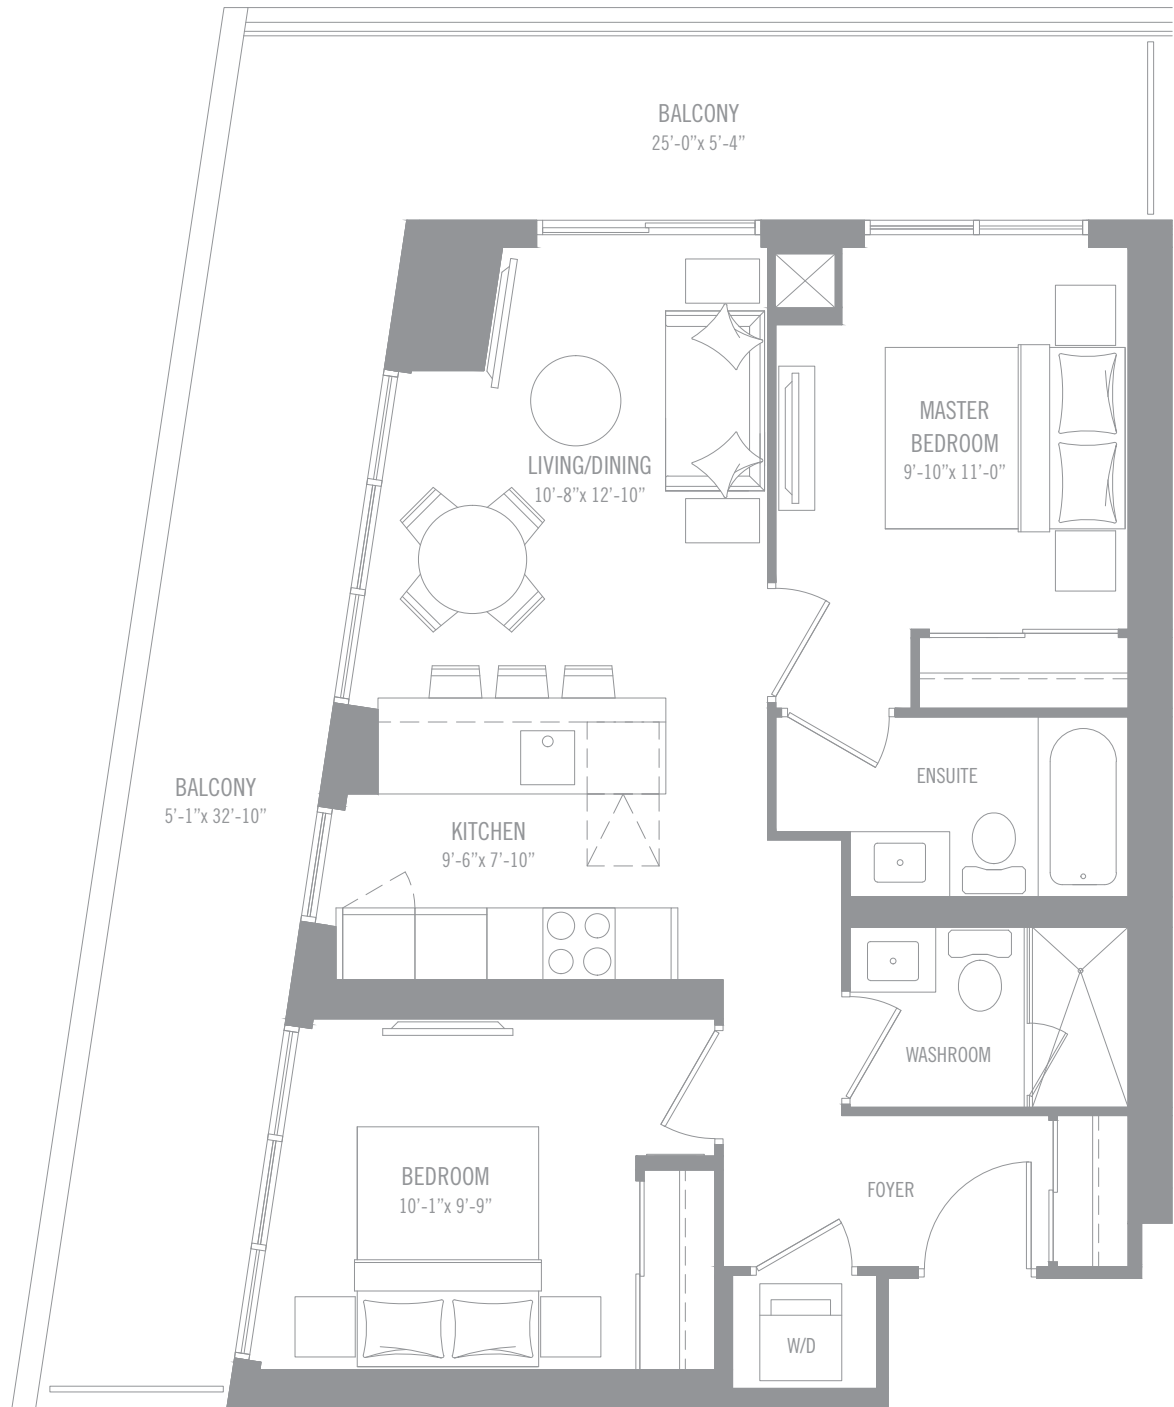

MILAN

SUITE TYPE: 2 BEDROOM 2-A
INTERIOR AREA: 730 SQ.FT.
OUTDOOR AREA: 303 SQ.FT.
TOTAL AREA: 1,033 SQ.FT.

8-56TH FLOOR

Materials, specifications & floor plans are subject to change without notice. All renderings are artist's conceptions. All floor plans are approximate dimensions. Note: Actual usable floor space may vary from the stated floor area. Window size and location may vary. Balcony/Terrace as applicable. Not to scale. E.&O.E.