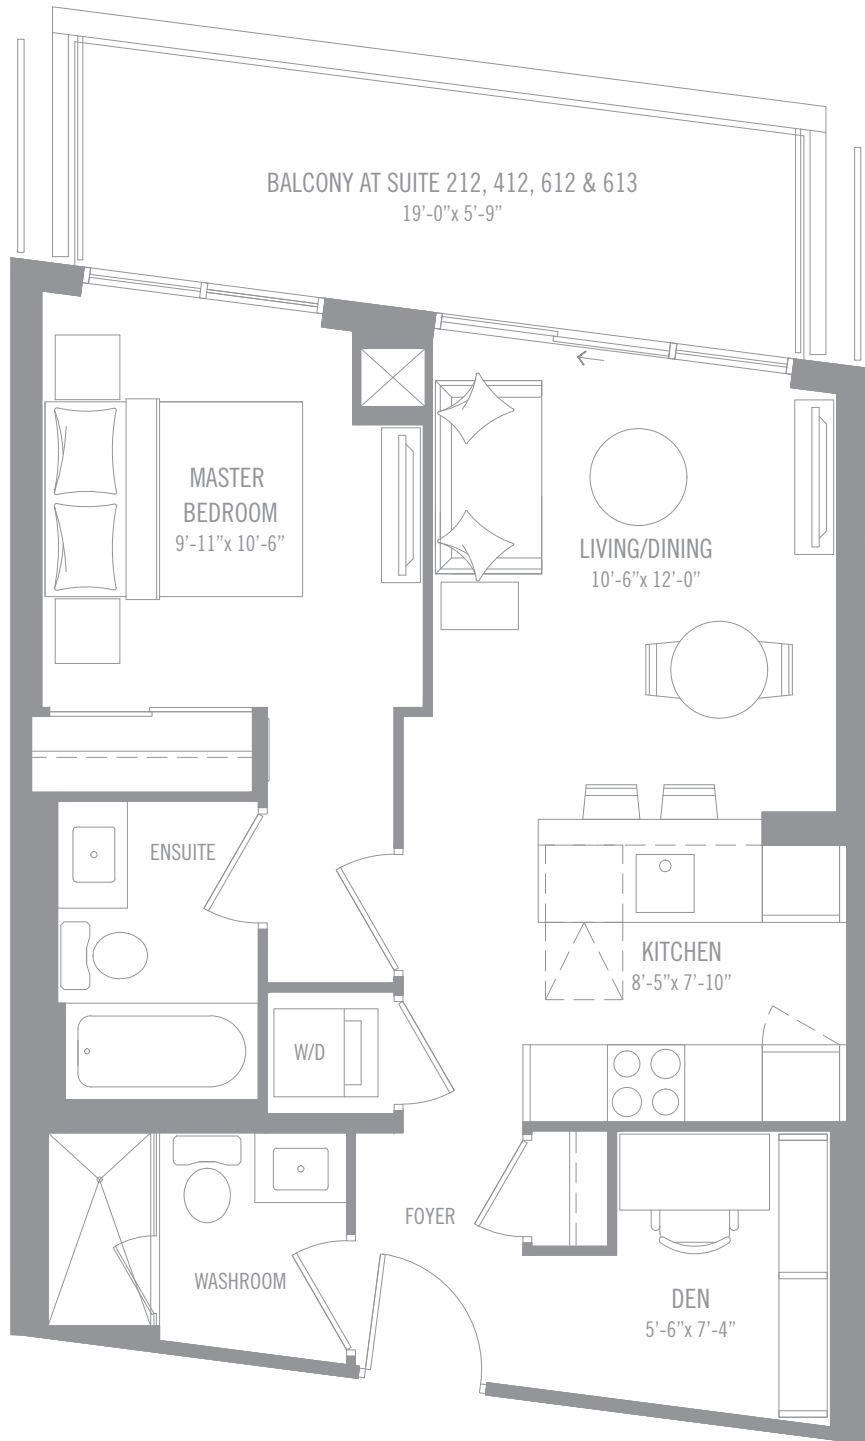

# PRAGUE

SUITE TYPE: 1 BEDROOM + DEN 1D-E  
 INTERIOR AREA: 603 SQ.FT.  
 OUTDOOR AREA: 109 SQ.FT.  
 TOTAL AREA: 712 SQ.FT.

Materials, specifications & floor plans are subject to change without notice. All renderings are artist's conceptions. All floor plans are approximate dimensions.  
 Note: Actual usable floor space may vary from the stated floor area. Window size and location may vary. Balcony/Terrace as applicable. Not to scale. E.&O.E.