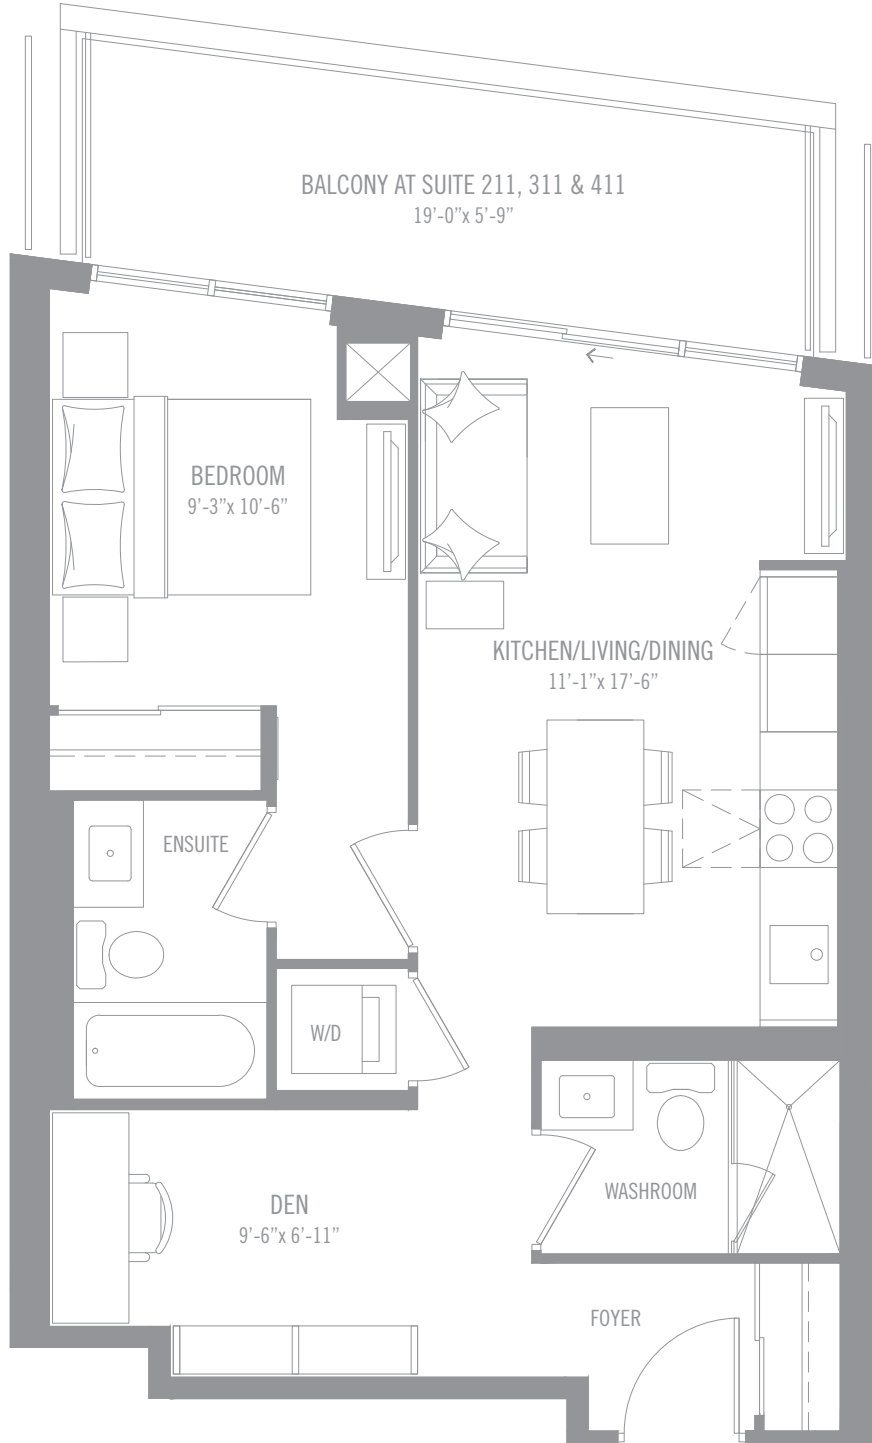

SEOUL

SUITE TYPE: 1 BEDROOM + DEN 1D-D
 INTERIOR AREA: 609 SQ.FT.
 OUTDOOR AREA: 109 SQ.FT.
 TOTAL AREA: 718 SQ.FT.

Materials, specifications & floor plans are subject to change without notice. All renderings are artist's conceptions. All floor plans are approximate dimensions.
 Note: Actual usable floor space may vary from the stated floor area. Window size and location may vary. Balcony/Terrace as applicable. Not to scale. E.&O.E.