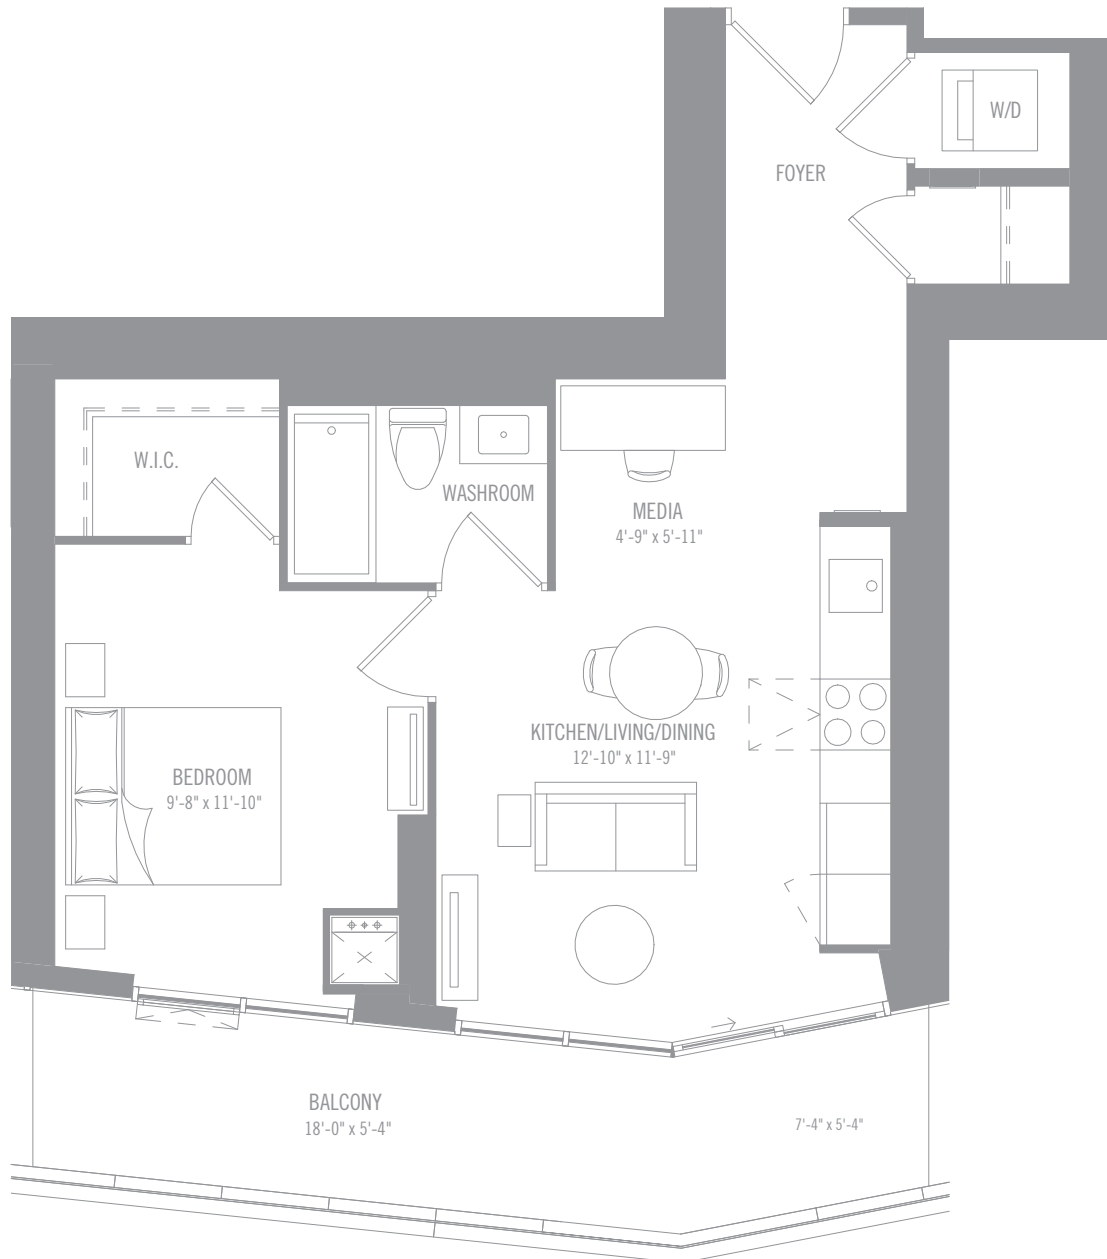

PARIS

SUITE TYPE: 1 BEDROOM + MEDIA 1M-A
INTERIOR AREA: 605 SQ.FT.
OUTDOOR AREA: 135 SQ.FT.
TOTAL AREA: 740 SQ.FT.

8-56TH FLOOR

Materials, specifications & floor plans are subject to change without notice. All renderings are artist's conceptions. All floor plans are approximate dimensions. Note: Actual usable floor space may vary from the stated floor area. Window size and location may vary. Balcony/Terrace as applicable. Not to scale. E.&O.E.