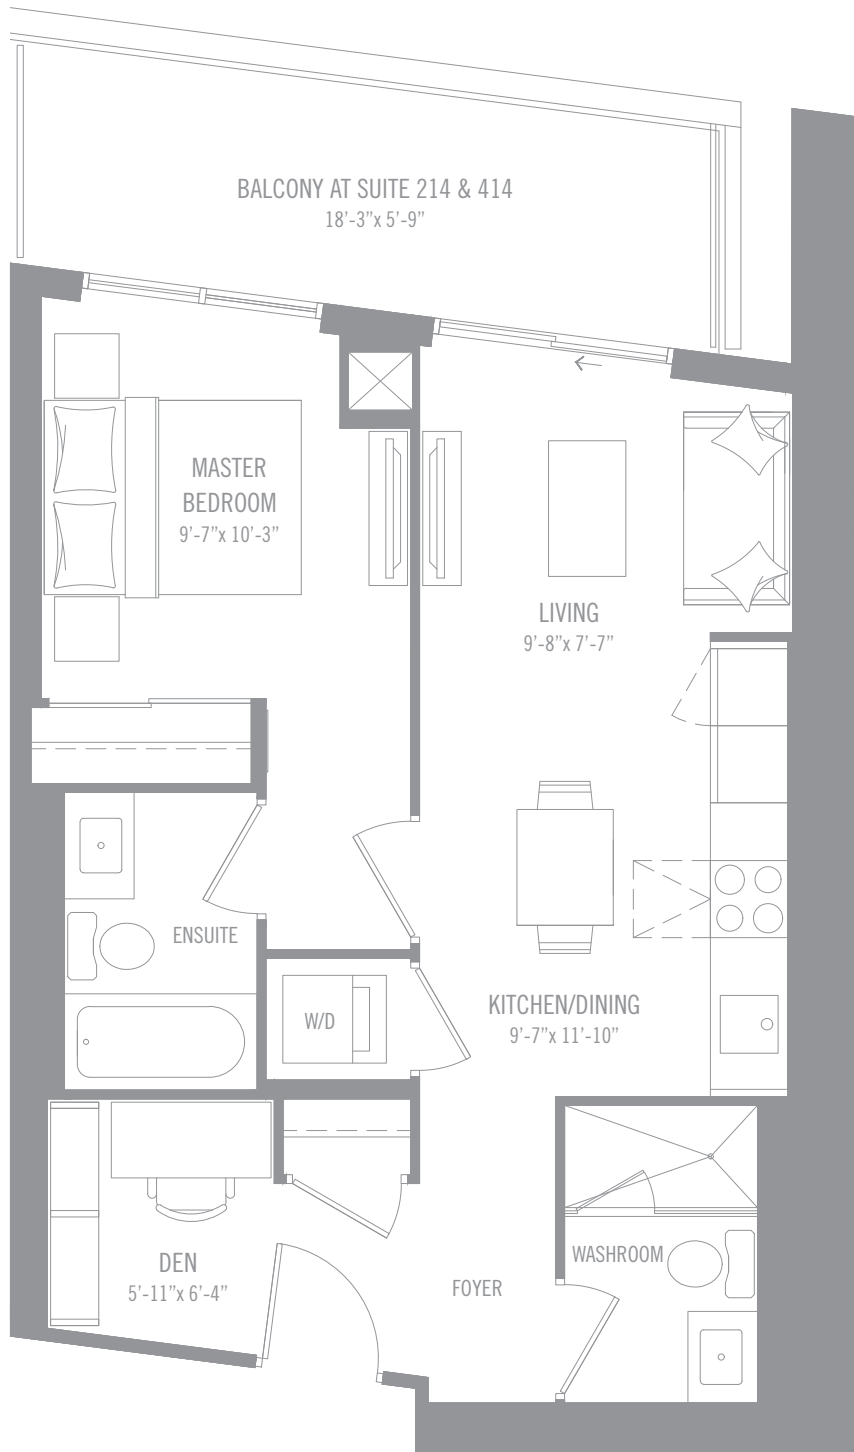

DUBLIN

SUITE TYPE: 1 BEDROOM + DEN 1D-F
 INTERIOR AREA: 615 SQ.FT.
 OUTDOOR AREA: 102 SQ.FT.
 TOTAL AREA: 720 SQ.FT.

Materials, specifications & floor plans are subject to change without notice. All renderings are artist's conceptions. All floor plans are approximate dimensions. Note: Actual usable floor space may vary from the stated floor area. Window size and location may vary. Balcony/Terrace as applicable. Not to scale. E.&O.E.