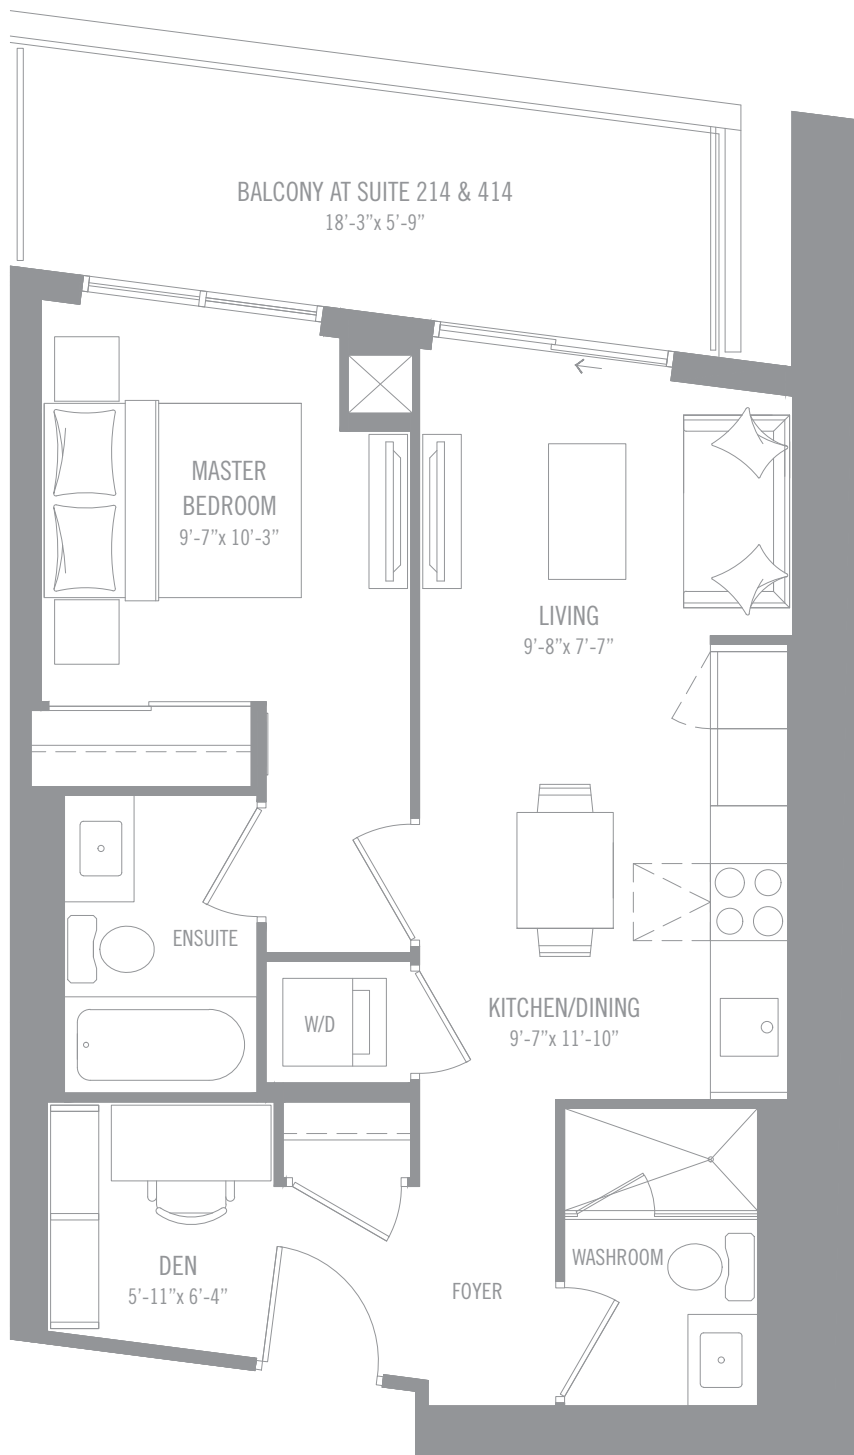

DUBLIN

SUITE TYPE: 1 BEDROOM + DEN 1D-F
 INTERIOR AREA: 615 SQ.FT.
 OUTDOOR AREA: 102 SQ.FT.
 TOTAL AREA: 720 SQ.FT.

Materials, specifications & floor plans are subject to change without notice. All renderings are artist's conceptions. All floor plans are approximate dimensions. Note: Actual usable floor space may vary from the stated floor area. Window size and location may vary. Balcony/Terrace as applicable. Not to scale. E.&O.E.