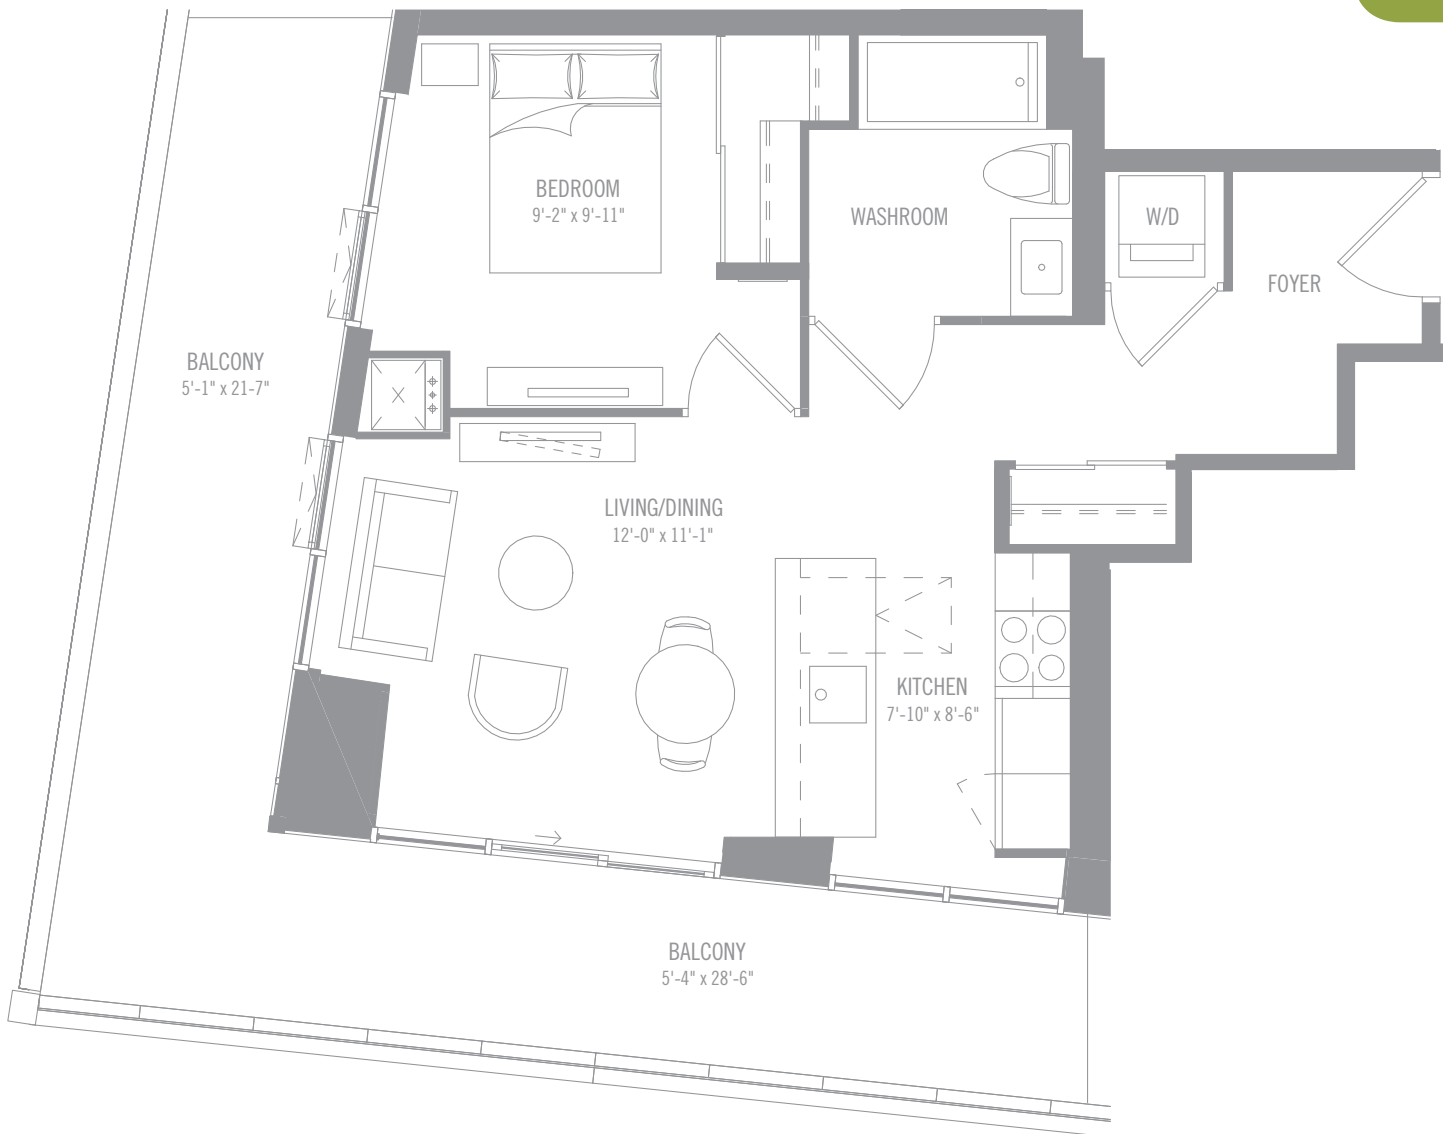

GENEVA

SUITE TYPE: 1 BEDROOM 1-K
INTERIOR AREA: 538 SQ.FT.
OUTDOOR AREA: 262 SQ.FT.
TOTAL AREA: 800 SQ.FT.

8-56TH FLOOR

Materials, specifications & floor plans are subject to change without notice. All renderings are artist's conceptions. All floor plans are approximate dimensions.
Note: Actual usable floor space may vary from the stated floor area. Window size and location may vary. Balcony/Terrace as applicable. Not to scale. E.&O.E.