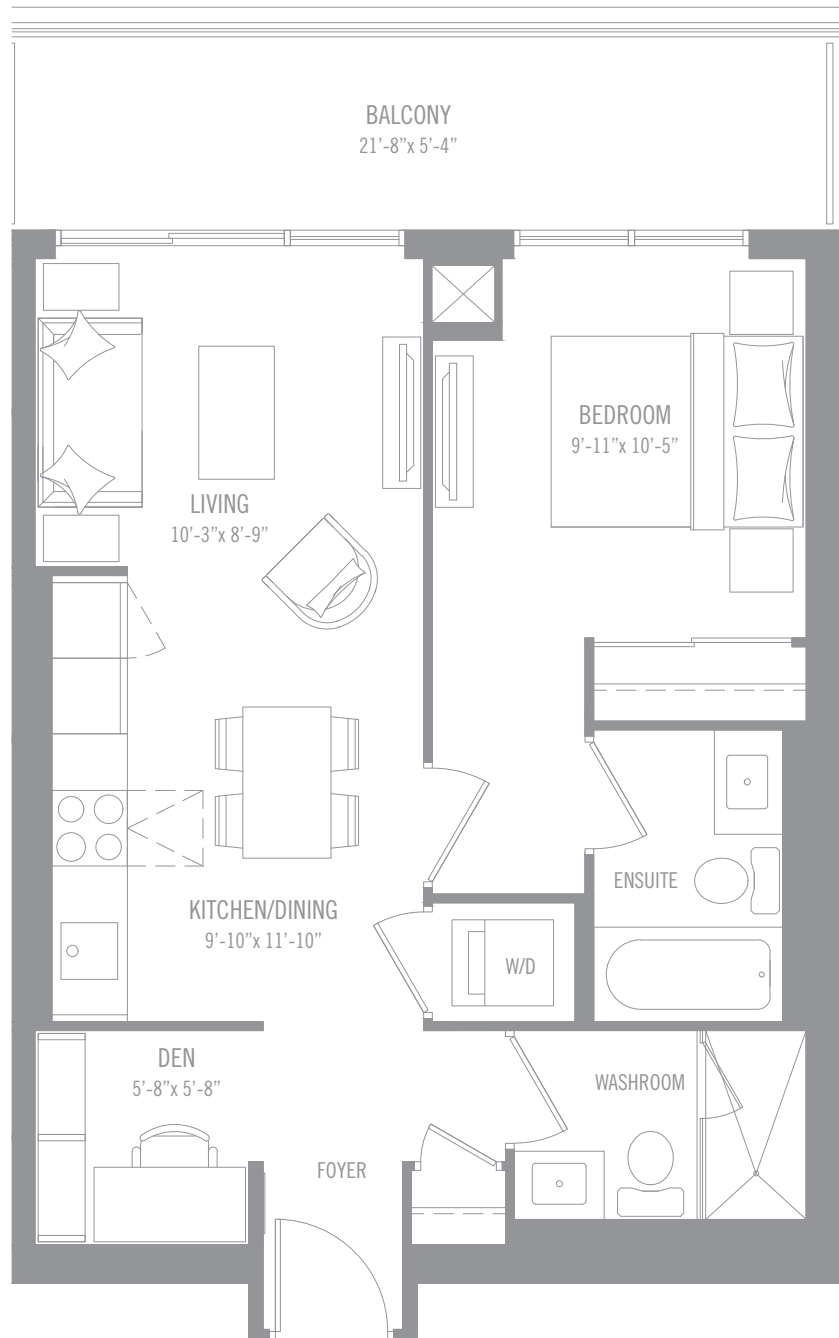

# ROME

SUITE TYPE: 1 BEDROOM + DEN 1D-A  
INTERIOR AREA: 611 SQ.FT.  
OUTDOOR AREA: 115 SQ.FT.  
TOTAL AREA: 726 SQ.FT.

8-56TH FLOOR

Materials, specifications & floor plans are subject to change without notice. All renderings are artist's conceptions. All floor plans are approximate dimensions.  
Note: Actual usable floor space may vary from the stated floor area. Window size and location may vary. Balcony/Terrace as applicable. Not to scale. E.&O.E.