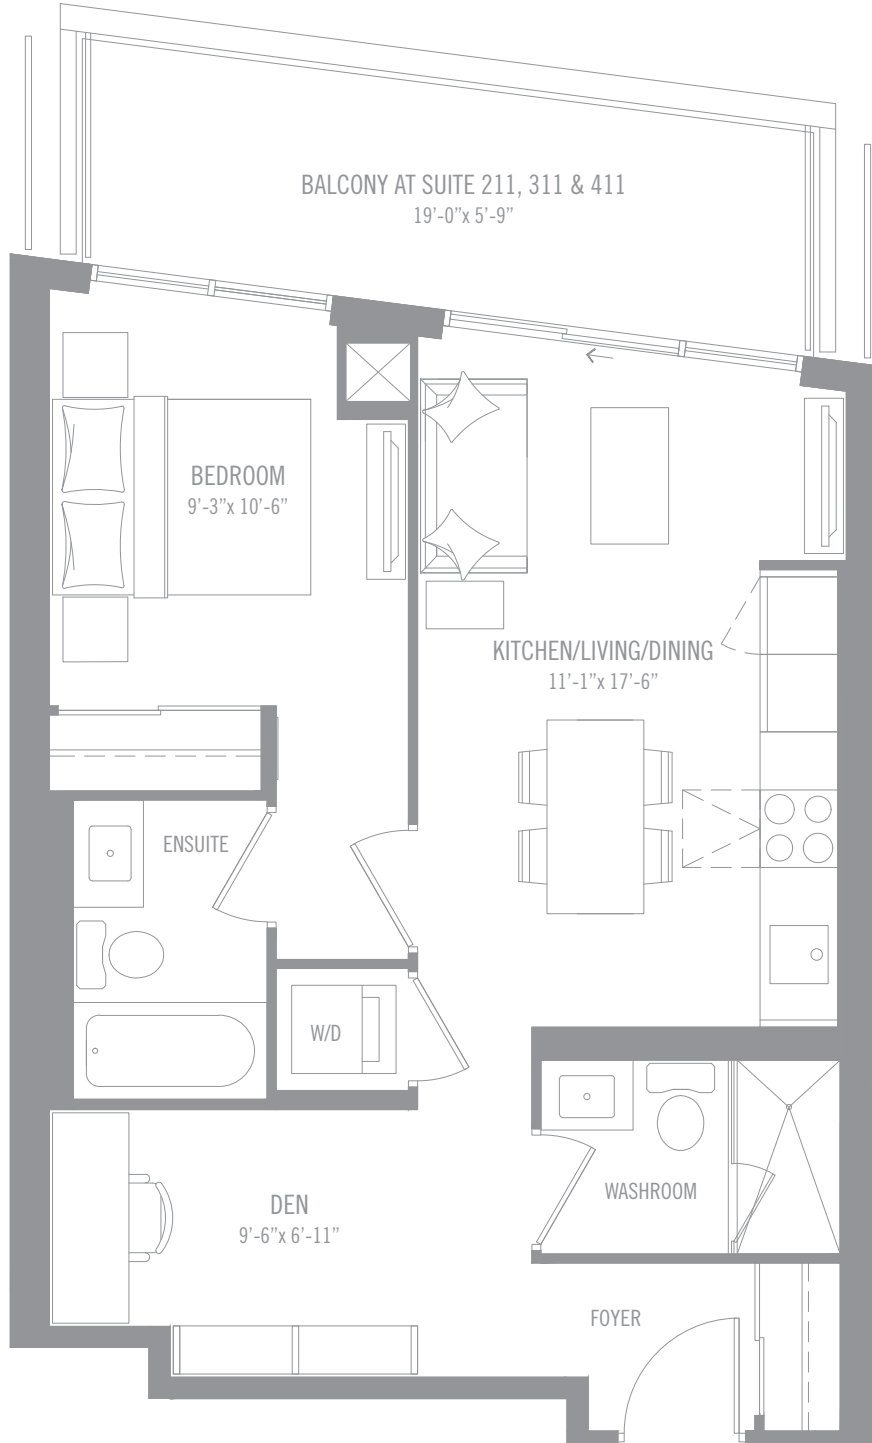

# SEOUL

SUITE TYPE: 1 BEDROOM + DEN 1D-D  
 INTERIOR AREA: 609 SQ.FT.  
 OUTDOOR AREA: 109 SQ.FT.  
 TOTAL AREA: 718 SQ.FT.

Materials, specifications & floor plans are subject to change without notice. All renderings are artist's conceptions. All floor plans are approximate dimensions.  
 Note: Actual usable floor space may vary from the stated floor area. Window size and location may vary. Balcony/Terrace as applicable. Not to scale. E.&O.E.