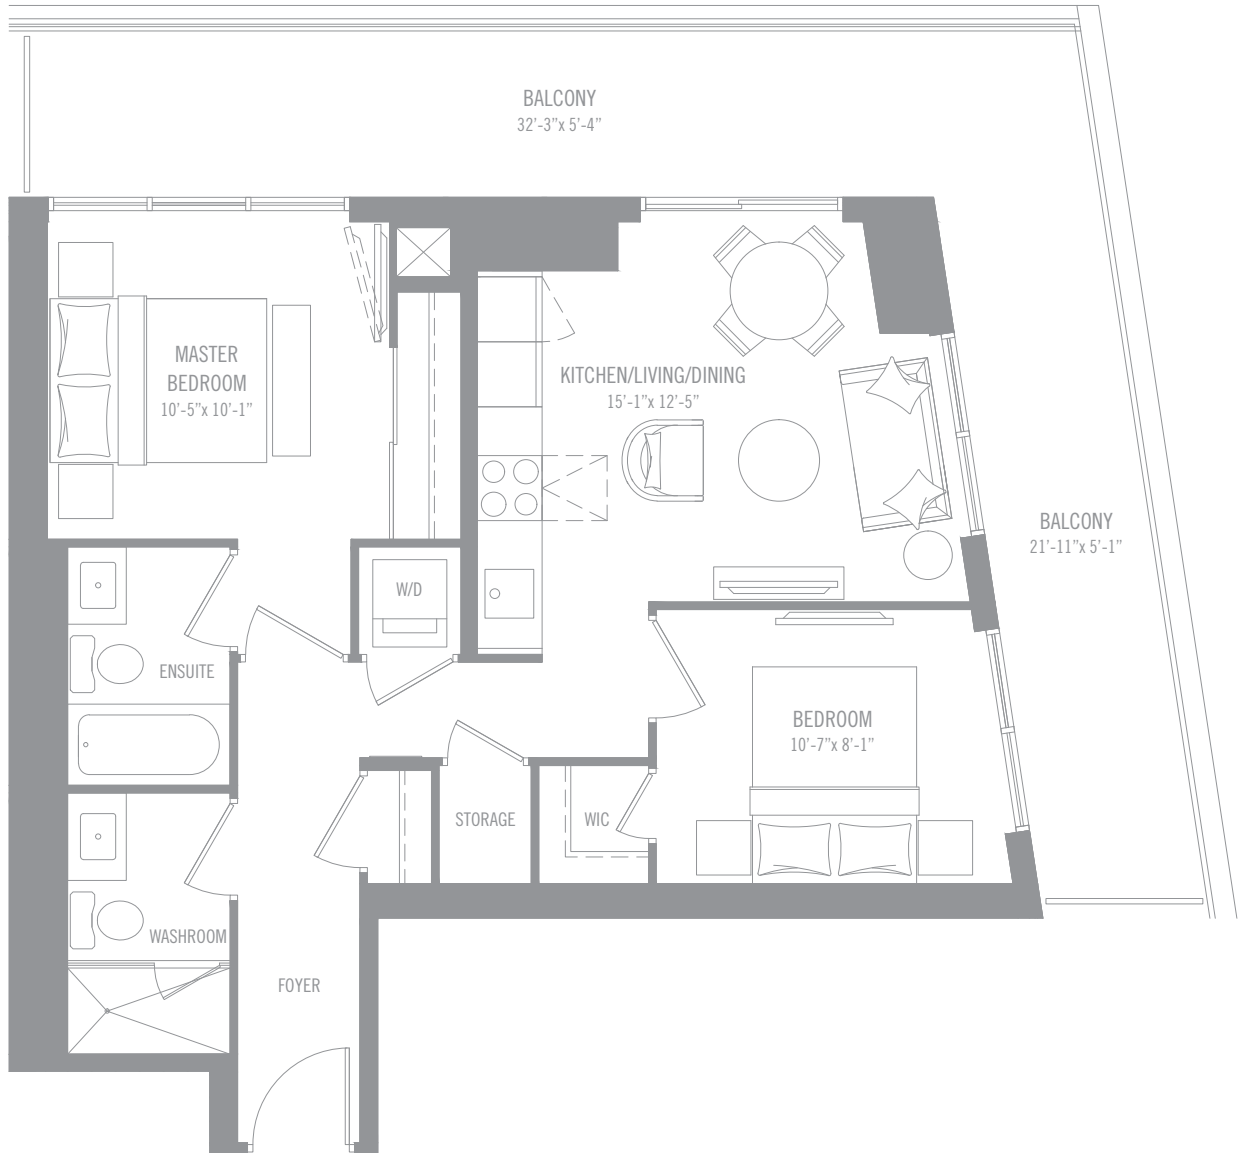

TORONTO

SUITE TYPE: 2 BEDROOM 2-B
INTERIOR AREA: 707 SQ.FT.
OUTDOOR AREA: 285 SQ.FT.
TOTAL AREA: 992 SQ.FT.

8-56TH FLOOR

Materials, specifications & floor plans are subject to change without notice. All renderings are artist's conceptions. All floor plans are approximate dimensions. Note: Actual usable floor space may vary from the stated floor area. Window size and location may vary. Balcony/Terrace as applicable. Not to scale. E.&O.E.